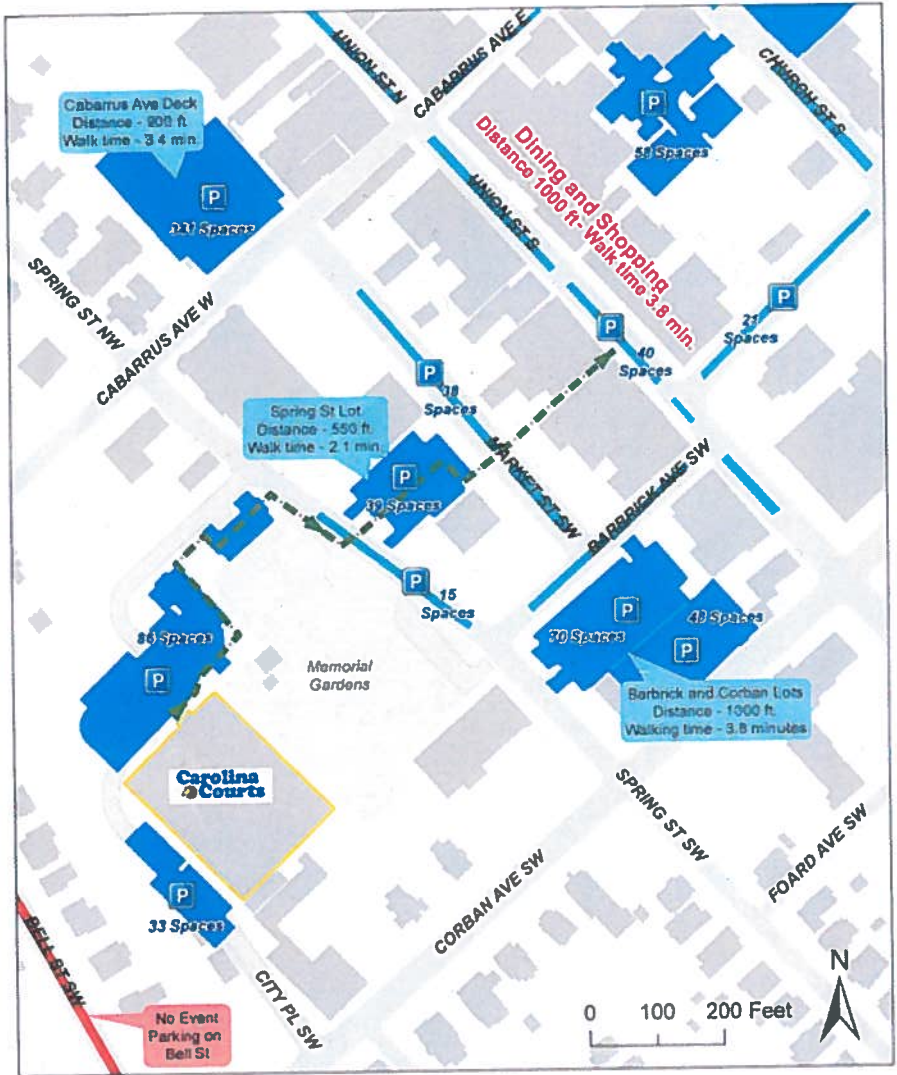

MAP FOR DOWNTOWN CONCORD PARKING OPTIONS

Carolina Courts
 Walking Distances to Additional Parking
 and Downtown Shopping and Dining

Free Public Parking
 Shopping and Dining Connector Walkway
 Note: Some public parking has restrictions
 Monday - Entry from 8:00 am to 5:00 pm